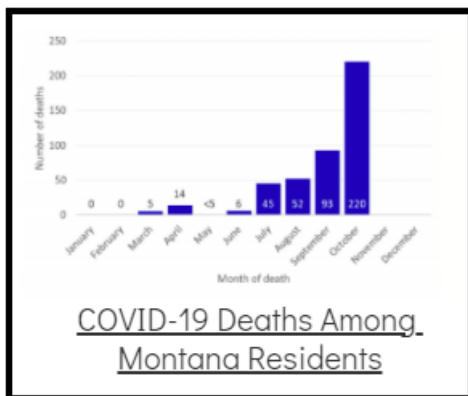

Coronavirus Disease 2019 (COVID-19)

Each detailed report below addresses COVID activity in a specific setting.

Additional Reports on COVID-19 Mortality:

COVID-19 Cases in Montana	
Total Number of Cases	93246
Confirmed Cases	91133
Probable Cases	2113
Number of Deaths	1227

Demographic Tables for
Montana COVID-19 Cases

Updated daily

COVID-19 Cases in Montana
Total Number of Cases
- Number of Deaths

100,351
1,373

** Tables and charts are updated by 11 am every morning.*

View your county's test positivity rate at the [Center for Medicare and Medicaid Services' \(CMS\) webpage](#).