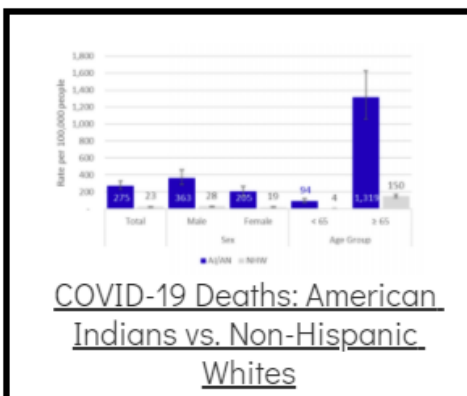

### Additional Reports on COVID-19 Mortality:

COVID-19 Cases in Montana	
Total Number of Cases	93246
Confirmed Cases	91133
Probable Cases	2113
Number of Deaths	1227

Demographic Tables for  
Montana COVID-19 Cases