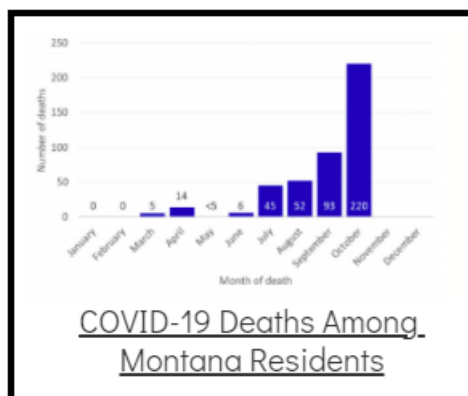

### Coronavirus Disease 2019 (COVID-19)

Each detailed report below addresses COVID activity in a specific setting.

### Additional Reports on COVID-19 Mortality:

COVID-19 Cases in Montana	
Total Number of Cases	93246
Confirmed Cases	91133
Probable Cases	2113
Number of Deaths	1227

Demographic Tables for  
Montana COVID-19 Cases