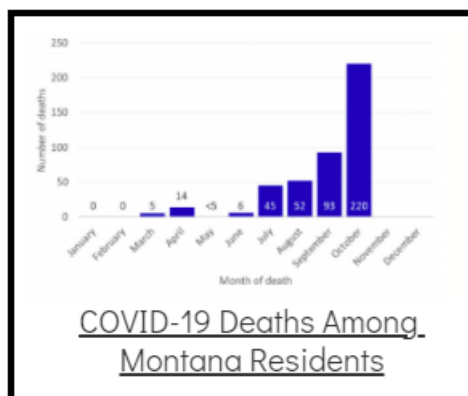

Coronavirus Disease 2019 (COVID-19)

Each detailed report below addresses COVID activity in a specific setting.

Additional Reports on COVID-19 Mortality:

COVID-19 Cases in Montana	
Total Number of Cases	93246
Confirmed Cases	91133
Probable Cases	2113
Number of Deaths	1227

Demographic Tables for
Montana COVID-19 Cases

Updated daily

COVID-19 Cases in Montana
 Total Number of Cases
 - Number of Deaths

100,531
 1,375

** Tables and charts are updated by 11 am every morning.*

View your county's test positivity rate at the [Center for Medicare and Medicaid Services' \(CMS\) webpage](#).