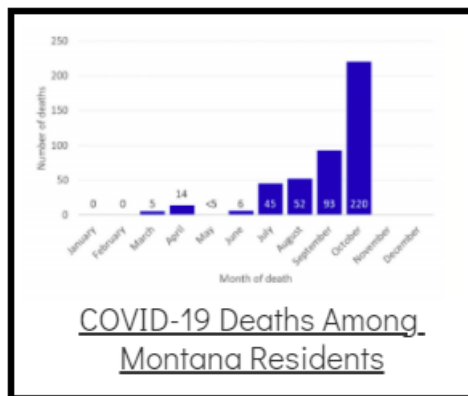

Coronavirus Disease 2019 (COVID-19)

Each detailed report below addresses COVID activity in a specific setting.

Additional Reports on COVID-19 Mortality:

COVID-19 Cases in Montana	
Total Number of Cases	93246
Confirmed Cases	91133
Probable Cases	2113
Number of Deaths	1227

Demographic Tables for
Montana COVID-19 Cases

Updated daily

COVID-19 Cases in Montana
Total Number of Cases
- Number of Deaths

100,531
1,375

** Tables and charts are updated by 11 am every morning.*

View your county's test positivity rate at the [Center for Medicare and Medicaid Services' \(CMS\) webpage](#).