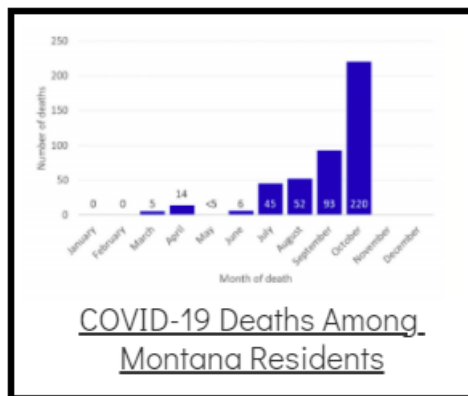

### Coronavirus Disease 2019 (COVID-19)

Each detailed report below addresses COVID activity in a specific setting.

### Additional Reports on COVID-19 Mortality:

COVID-19 Cases in Montana	
Total Number of Cases	93246
Confirmed Cases	91133
Probable Cases	2113
Number of Deaths	1227

Demographic Tables for  
Montana COVID-19 Cases