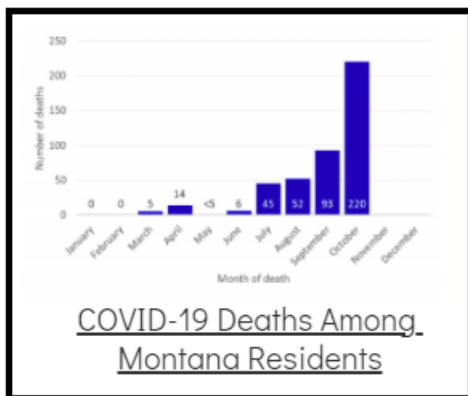

Coronavirus Disease 2019 (COVID-19)

Each detailed report below addresses COVID activity in a specific setting.

Additional Reports on COVID-19 Mortality:

COVID-19 Cases in Montana	
Total Number of Cases	93246
Confirmed Cases	91133
Probable Cases	2113
Number of Deaths	1227

Demographic Tables for
Montana COVID-19 Cases

Updated daily

COVID-19 Cases in Montana
Total Number of Cases
- Number of Deaths

100,531
1,375

** Tables and charts are updated by 11 am every morning.*

View your county's test positivity rate at the [Center for Medicare and Medicaid Services' \(CMS\) webpage](#).