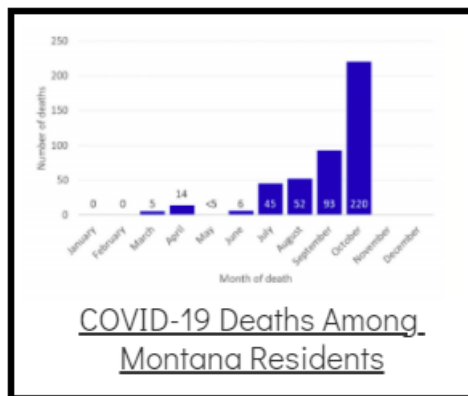

Coronavirus Disease 2019 (COVID-19)

Each detailed report below addresses COVID activity in a specific setting.

Additional Reports on COVID-19 Mortality:

| COVID-19 Cases in Montana | |
|---------------------------|-------|
| Total Number of Cases | 93246 |
| Confirmed Cases | 91133 |
| Probable Cases | 2113 |
| Number of Deaths | 1227 |

Demographic Tables for
Montana COVID-19 Cases

Updated daily

COVID-19 Cases in Montana
Total Number of Cases
- Number of Deaths

100,531
1,375

** Tables and charts are updated by 11 am every morning.*

View your county's test positivity rate at the [Center for Medicare and Medicaid Services' \(CMS\) webpage](#).