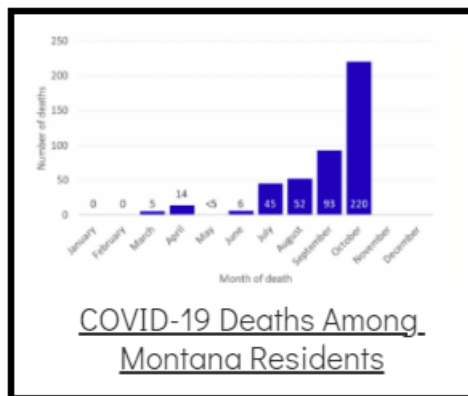

Coronavirus Disease 2019 (COVID-19)

Each detailed report below addresses COVID activity in a specific setting.

Additional Reports on COVID-19 Mortality:

COVID-19 Cases in Montana	
Total Number of Cases	93246
Confirmed Cases	91133
Probable Cases	2113
Number of Deaths	1227

Demographic Tables for
Montana COVID-19 Cases

Updated daily

COVID-19 Cases in Montana
Total Number of Cases
- Number of Deaths

100,656
1,379

** Tables and charts are updated by 11 am every morning.*

View your county's test positivity rate at the [Center for Medicare and Medicaid Services' \(CMS\) webpage](#).