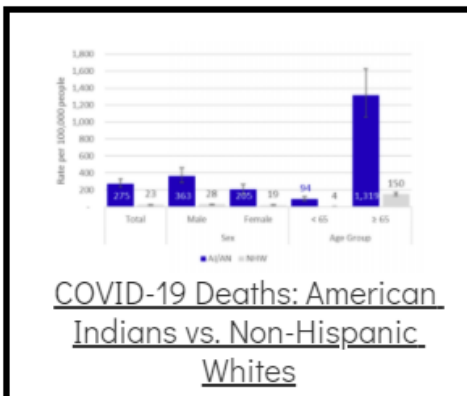

Coronavirus Disease 2019 (COVID-19)

Each detailed report below addresses COVID activity in a specific setting.

Additional Reports on COVID-19 Mortality:

COVID-19 Cases in Montana	
Total Number of Cases	93246
Confirmed Cases	91133
Probable Cases	2113
Number of Deaths	1227