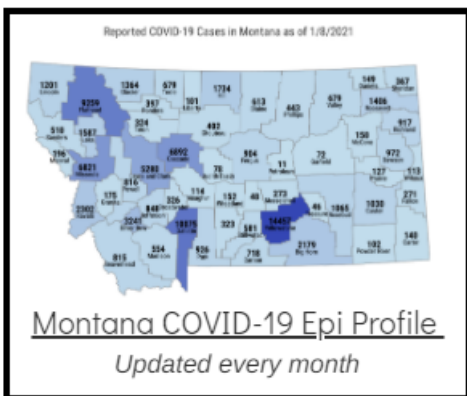

Coronavirus Disease 2019 (COVID-19)

Each detailed report below addresses COVID activity in a specific setting.

Additional Reports on COVID-19 Mortality:

COVID-19 Cases in Montana	
Total Number of Cases	93246
Confirmed Cases	91133
Probable Cases	2113
Number of Deaths	1227

Demographic Tables for
Montana COVID-19 Cases

Updated daily

COVID-19 Cases in Montana
Total Number of Cases
- Number of Deaths

100,656
1,379

** Tables and charts are updated by 11 am every morning.*

View your county's test positivity rate at the [Center for Medicare and Medicaid Services' \(CMS\) webpage](#).