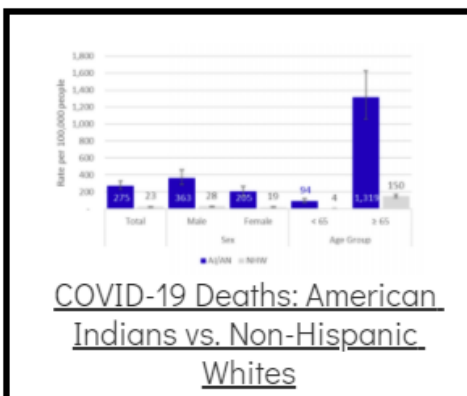

Coronavirus Disease 2019 (COVID-19)

Each detailed report below addresses COVID activity in a specific setting.

Additional Reports on COVID-19 Mortality:

COVID-19 Cases in Montana	
Total Number of Cases	93246
Confirmed Cases	91133
Probable Cases	2113
Number of Deaths	1227