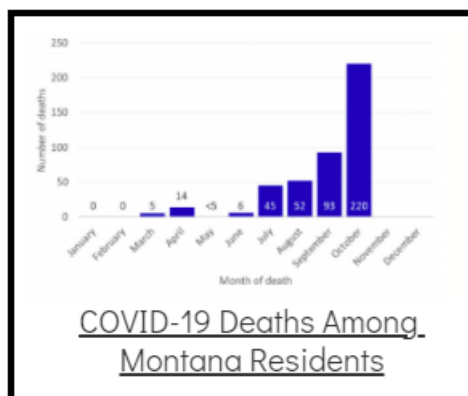

Coronavirus Disease 2019 (COVID-19)

Each detailed report below addresses COVID activity in a specific setting.

Additional Reports on COVID-19 Mortality:

COVID-19 Cases in Montana	
Total Number of Cases	93246
Confirmed Cases	91133
Probable Cases	2113
Number of Deaths	1227

Demographic Tables for
Montana COVID-19 Cases

Updated daily

COVID-19 Cases in Montana
Total Number of Cases
- Number of Deaths

100,656
1,379

** Tables and charts are updated by 11 am every morning.*

View your county's test positivity rate at the [Center for Medicare and Medicaid Services' \(CMS\) webpage](#).