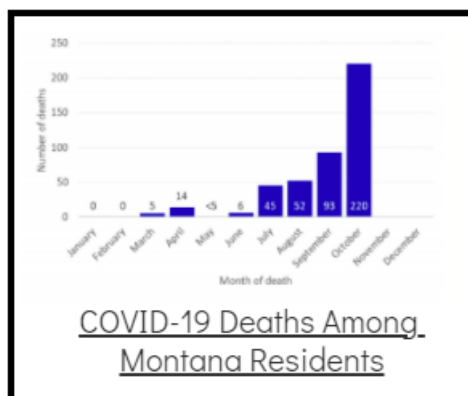

Coronavirus Disease 2019 (COVID-19)

Each detailed report below addresses COVID activity in a specific setting.

Additional Reports on COVID-19 Mortality:

COVID-19 Cases in Montana	
Total Number of Cases	93246
Confirmed Cases	91133
Probable Cases	2113
Number of Deaths	1227

Demographic Tables for
Montana COVID-19 Cases

Updated daily

COVID-19 Cases in Montana
Total Number of Cases
- Number of Deaths

100,842
1,381

** Tables and charts are updated by 11 am every morning.*

View your county's test positivity rate at the [Center for Medicare and Medicaid Services' \(CMS\) webpage](#).