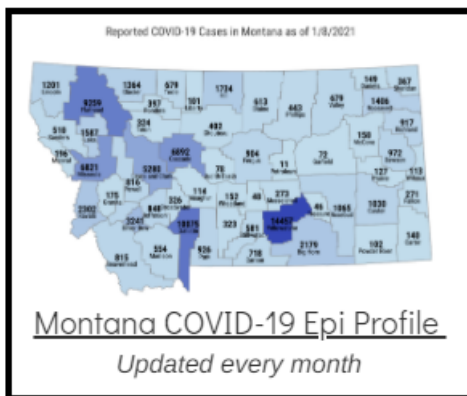

Coronavirus Disease 2019 (COVID-19)

Each detailed report below addresses COVID activity in a specific setting.

Additional Reports on COVID-19 Mortality:

COVID-19 Cases in Montana	
Total Number of Cases	93246
Confirmed Cases	91133
Probable Cases	2113
Number of Deaths	1227

Demographic Tables for
Montana COVID-19 Cases

Updated daily

COVID-19 Cases in Montana
Total Number of Cases
- Number of Deaths

100,842
1,381

** Tables and charts are updated by 11 am every morning.*

View your county's test positivity rate at the [Center for Medicare and Medicaid Services' \(CMS\) webpage](#).