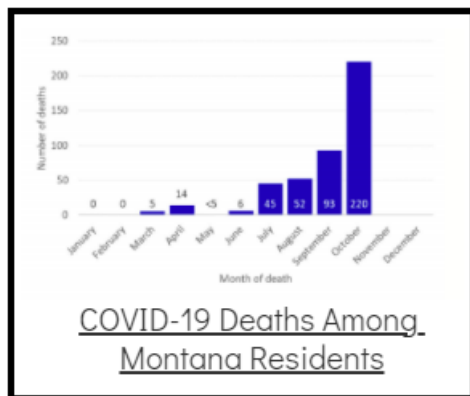

### Coronavirus Disease 2019 (COVID-19)

Each detailed report below addresses COVID activity in a specific setting.

#### *Additional Reports on COVID-19 Mortality:*

COVID-19 Cases in Montana	
Total Number of Cases	93246
Confirmed Cases	91133
Probable Cases	2113
Number of Deaths	1227

Demographic Tables for  
Montana COVID-19 Cases