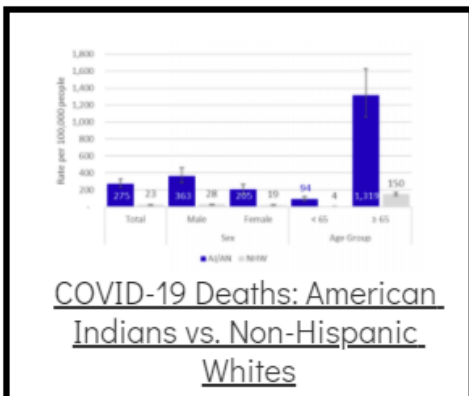

#### *Additional Reports on COVID-19 Mortality:*

COVID-19 Cases in Montana	
Total Number of Cases	93246
Confirmed Cases	91133
Probable Cases	2113
Number of Deaths	1227

Demographic Tables for  
Montana COVID-19 Cases