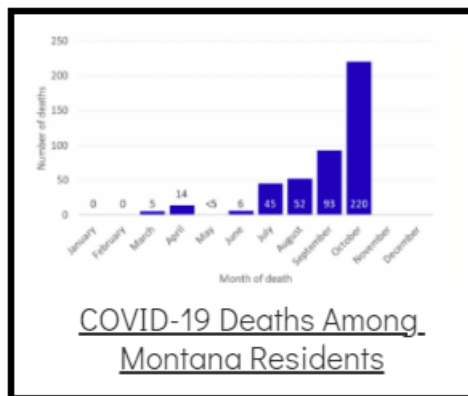

Coronavirus Disease 2019 (COVID-19)

Each detailed report below addresses COVID activity in a specific setting.

Additional Reports on COVID-19 Mortality:

COVID-19 Cases in Montana	
Total Number of Cases	93246
Confirmed Cases	91133
Probable Cases	2113
Number of Deaths	1227

Demographic Tables for
Montana COVID-19 Cases

Updated daily

COVID-19 Cases in Montana
Total Number of Cases
- Number of Deaths

100,842
1,381

** Tables and charts are updated by 11 am every morning.*

View your county's test positivity rate at the [Center for Medicare and Medicaid Services' \(CMS\) webpage](#).