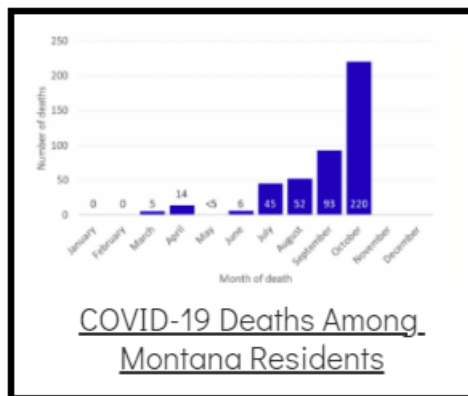

Coronavirus Disease 2019 (COVID-19)

Each detailed report below addresses COVID activity in a specific setting.

Additional Reports on COVID-19 Mortality:

COVID-19 Cases in Montana	
Total Number of Cases	93246
Confirmed Cases	91133
Probable Cases	2113
Number of Deaths	1227

Demographic Tables for
Montana COVID-19 Cases

Updated daily

COVID-19 Cases in Montana
 Total Number of Cases
 - Number of Deaths

100,842
 1,381

** Tables and charts are updated by 11 am every morning.*

View your county's test positivity rate at the [Center for Medicare and Medicaid Services' \(CMS\) webpage](#).