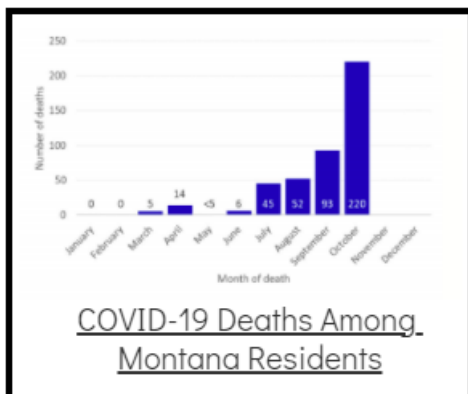

Coronavirus Disease 2019 (COVID-19)

Each detailed report below addresses COVID activity in a specific setting.

Additional Reports on COVID-19 Mortality:

COVID-19 Cases in Montana	
Total Number of Cases	93246
Confirmed Cases	91133
Probable Cases	2113
Number of Deaths	1227

Demographic Tables for
Montana COVID-19 Cases

Updated daily

COVID-19 Cases in Montana
Total Number of Cases
- Number of Deaths

100,842
1,381

** Tables and charts are updated by 11 am every morning.*

View your county's test positivity rate at the [Center for Medicare and Medicaid Services' \(CMS\) webpage](#).