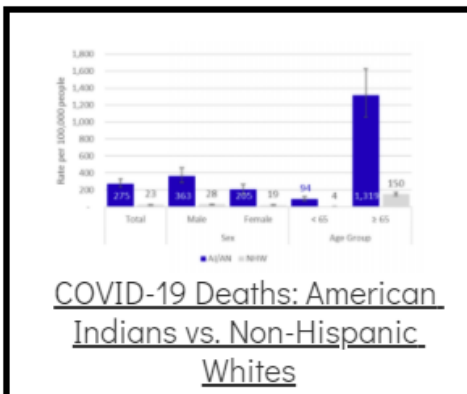

Coronavirus Disease 2019 (COVID-19)

Each detailed report below addresses COVID activity in a specific setting.

Additional Reports on COVID-19 Mortality:

COVID-19 Cases in Montana	
Total Number of Cases	93246
Confirmed Cases	91133
Probable Cases	2113
Number of Deaths	1227