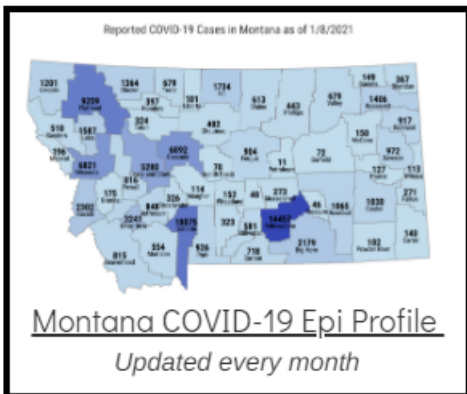

Coronavirus Disease 2019 (COVID-19)

Each detailed report below addresses COVID activity in a specific setting.

Additional Reports on COVID-19 Mortality:

COVID-19 Cases in Montana	
Total Number of Cases	93246
Confirmed Cases	91133
Probable Cases	2113
Number of Deaths	1227

Demographic Tables for
Montana COVID-19 Cases

Updated daily

COVID-19 Cases in Montana
Total Number of Cases
- Number of Deaths

100,842
1,381

** Tables and charts are updated by 11 am every morning.*

View your county's test positivity rate at the [Center for Medicare and Medicaid Services' \(CMS\) webpage](#).