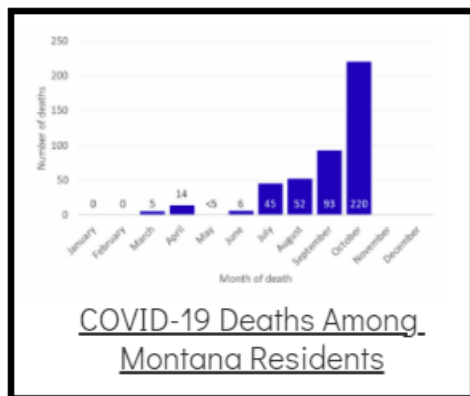

Coronavirus Disease 2019 (COVID-19)

Each detailed report below addresses COVID activity in a specific setting.

Additional Reports on COVID-19 Mortality:

COVID-19 Cases in Montana	
Total Number of Cases	93246
Confirmed Cases	91133
Probable Cases	2113
Number of Deaths	1227

Demographic Tables for
Montana COVID-19 Cases

Updated daily

COVID-19 Cases in Montana
Total Number of Cases
- Number of Deaths

100,914
1,381

** Tables and charts are updated by 11 am every morning.*

View your county's test positivity rate at the [Center for Medicare and Medicaid Services' \(CMS\) webpage](#).