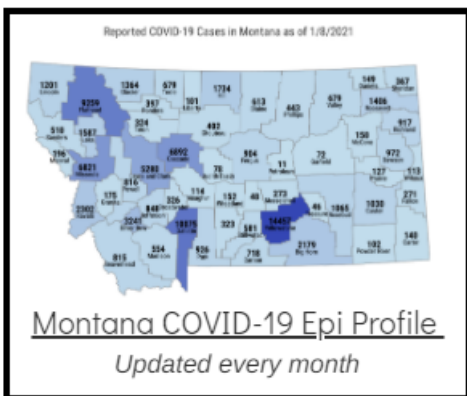

Coronavirus Disease 2019 (COVID-19)

Each detailed report below addresses COVID activity in a specific setting.

Additional Reports on COVID-19 Mortality:

COVID-19 Cases in Montana	
Total Number of Cases	93246
Confirmed Cases	91133
Probable Cases	2113
Number of Deaths	1227

Demographic Tables for
Montana COVID-19 Cases

Updated daily

COVID-19 Cases in Montana
Total Number of Cases
- Number of Deaths

100,914
1,381

** Tables and charts are updated by 11 am every morning.*

View your county's test positivity rate at the [Center for Medicare and Medicaid Services' \(CMS\) webpage](#).