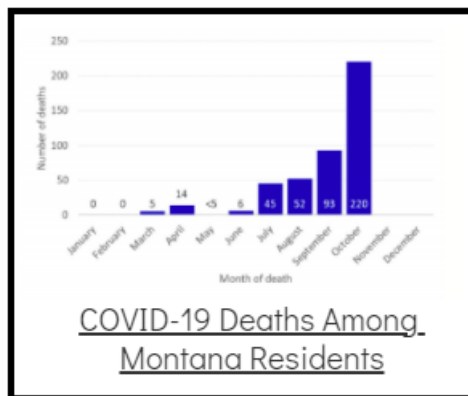

Coronavirus Disease 2019 (COVID-19)

Each detailed report below addresses COVID activity in a specific setting.

Additional Reports on COVID-19 Mortality:

COVID-19 Cases in Montana	
Total Number of Cases	93246
Confirmed Cases	91133
Probable Cases	2113
Number of Deaths	1227

Demographic Tables for
Montana COVID-19 Cases

Updated daily

COVID-19 Cases in Montana
Total Number of Cases
- Number of Deaths

100,914
1,381

** Tables and charts are updated by 11 am every morning.*

View your county's test positivity rate at the [Center for Medicare and Medicaid Services' \(CMS\) webpage](#).