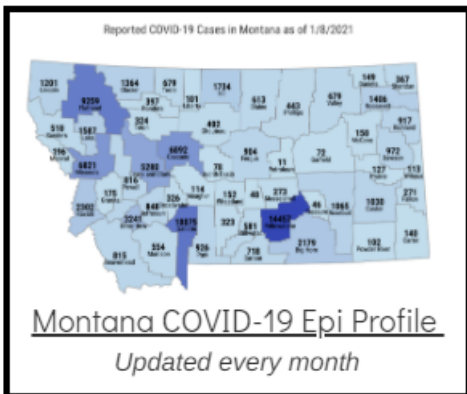

Coronavirus Disease 2019 (COVID-19)

Each detailed report below addresses COVID activity in a specific setting.

Additional Reports on COVID-19 Mortality:

COVID-19 Cases in Montana	
Total Number of Cases	93246
Confirmed Cases	91133
Probable Cases	2113
Number of Deaths	1227

Demographic Tables for
Montana COVID-19 Cases

Updated daily

COVID-19 Cases in Montana
Total Number of Cases
- Number of Deaths

100,914
1,381

** Tables and charts are updated by 11 am every morning.*

View your county's test positivity rate at the [Center for Medicare and Medicaid Services' \(CMS\) webpage](#).