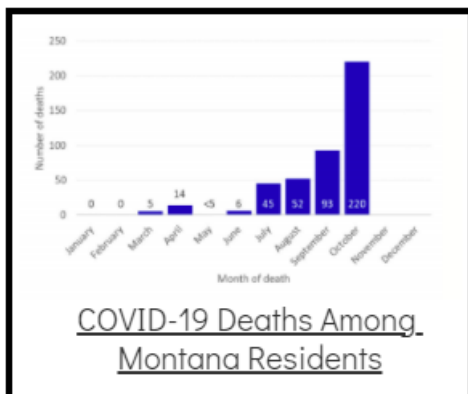

Coronavirus Disease 2019 (COVID-19)

Each detailed report below addresses COVID activity in a specific setting.

Additional Reports on COVID-19 Mortality:

COVID-19 Cases in Montana	
Total Number of Cases	93246
Confirmed Cases	91133
Probable Cases	2113
Number of Deaths	1227

Demographic Tables for
Montana COVID-19 Cases

Updated daily

COVID-19 Cases in Montana
Total Number of Cases
- Number of Deaths

100,914
1,381

** Tables and charts are updated by 11 am every morning.*

View your county's test positivity rate at the [Center for Medicare and Medicaid Services' \(CMS\) webpage](#).