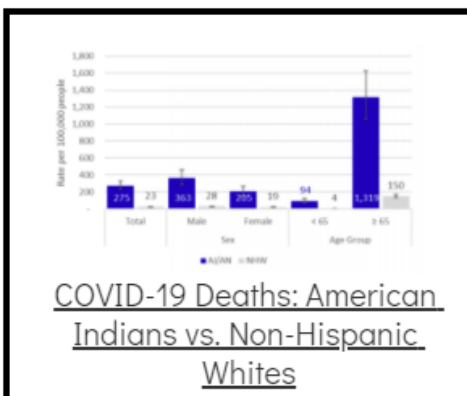

#### *Additional Reports on COVID-19 Mortality:*

COVID-19 Cases in Montana	
Total Number of Cases	93246
Confirmed Cases	91133
Probable Cases	2113
Number of Deaths	1227

Demographic Tables for  
Montana COVID-19 Cases