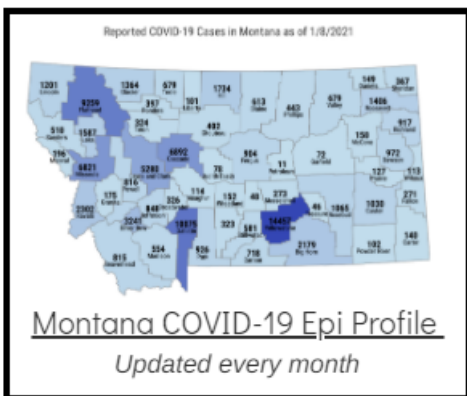

### Coronavirus Disease 2019 (COVID-19)

Each detailed report below addresses COVID activity in a specific setting.

#### *Additional Reports on COVID-19 Mortality:*

COVID-19 Cases in Montana	
Total Number of Cases	93246
Confirmed Cases	91133
Probable Cases	2113
Number of Deaths	1227

Demographic Tables for  
Montana COVID-19 Cases