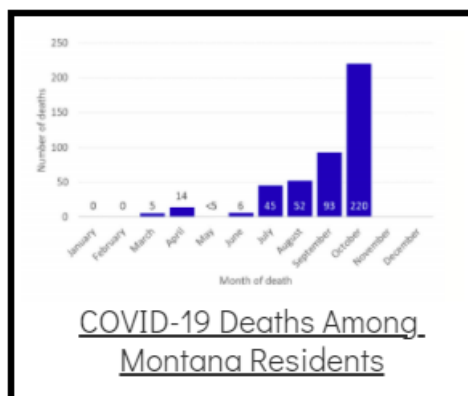

### Coronavirus Disease 2019 (COVID-19)

Each detailed report below addresses COVID activity in a specific setting.

#### *Additional Reports on COVID-19 Mortality:*

COVID-19 Cases in Montana	
Total Number of Cases	93246
Confirmed Cases	91133
Probable Cases	2113
Number of Deaths	1227

Demographic Tables for  
Montana COVID-19 Cases