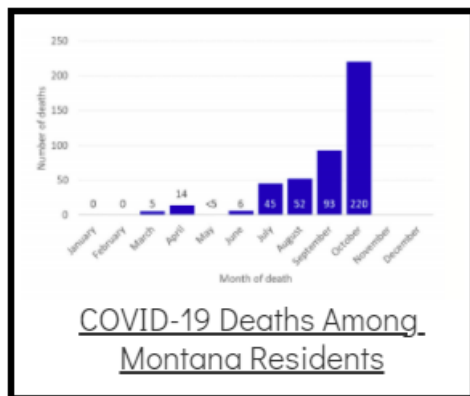

Coronavirus Disease 2019 (COVID-19)

Each detailed report below addresses COVID activity in a specific setting.

Additional Reports on COVID-19 Mortality:

COVID-19 Cases in Montana	
Total Number of Cases	93246
Confirmed Cases	91133
Probable Cases	2113
Number of Deaths	1227

Demographic Tables for
Montana COVID-19 Cases

Updated daily

COVID-19 Cases in Montana
Total Number of Cases
- Number of Deaths

100,959
1,381

** Tables and charts are updated by 11 am every morning.*

View your county's test positivity rate at the [Center for Medicare and Medicaid Services' \(CMS\) webpage](#).