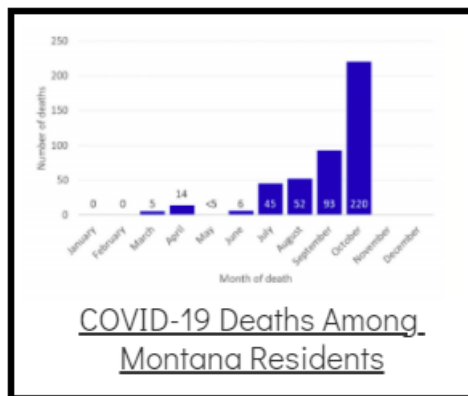

Coronavirus Disease 2019 (COVID-19)

Each detailed report below addresses COVID activity in a specific setting.

Additional Reports on COVID-19 Mortality:

COVID-19 Cases in Montana	
Total Number of Cases	93246
Confirmed Cases	91133
Probable Cases	2113
Number of Deaths	1227

Demographic Tables for
Montana COVID-19 Cases

Updated daily

COVID-19 Cases in Montana
Total Number of Cases
- Number of Deaths

100,959
1,381

** Tables and charts are updated by 11 am every morning.*

View your county's test positivity rate at the [Center for Medicare and Medicaid Services' \(CMS\) webpage](#).