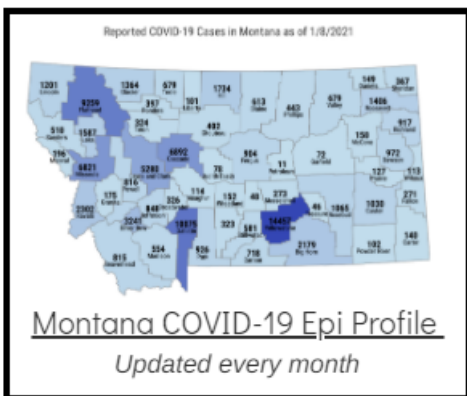

Coronavirus Disease 2019 (COVID-19)

Each detailed report below addresses COVID activity in a specific setting.

Additional Reports on COVID-19 Mortality:

COVID-19 Cases in Montana	
Total Number of Cases	93246
Confirmed Cases	91133
Probable Cases	2113
Number of Deaths	1227

Demographic Tables for
Montana COVID-19 Cases

Updated daily

COVID-19 Cases in Montana
Total Number of Cases
- Number of Deaths

100,959
1,381

** Tables and charts are updated by 11 am every morning.*

View your county's test positivity rate at the [Center for Medicare and Medicaid Services' \(CMS\) webpage](#).