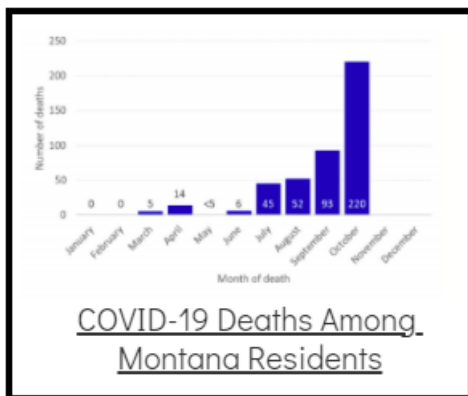

Coronavirus Disease 2019 (COVID-19)

Each detailed report below addresses COVID activity in a specific setting.

Additional Reports on COVID-19 Mortality:

COVID-19 Cases in Montana	
Total Number of Cases	93246
Confirmed Cases	91133
Probable Cases	2113
Number of Deaths	1227

Demographic Tables for
Montana COVID-19 Cases

Updated daily

COVID-19 Cases in Montana
Total Number of Cases
- Number of Deaths

100,959
1,381

** Tables and charts are updated by 11 am every morning.*

View your county's test positivity rate at the [Center for Medicare and Medicaid Services' \(CMS\) webpage](#).