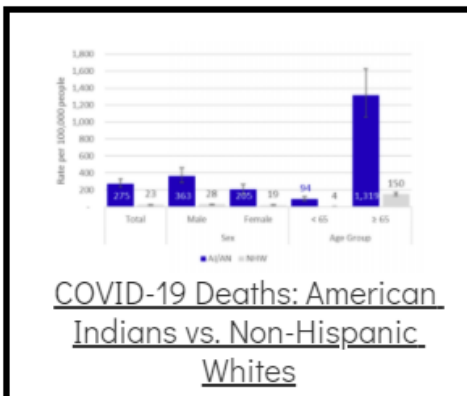

### Additional Reports on COVID-19 Mortality:

COVID-19 Cases in Montana	
Total Number of Cases	93246
Confirmed Cases	91133
Probable Cases	2113
Number of Deaths	1227

Demographic Tables for  
Montana COVID-19 Cases