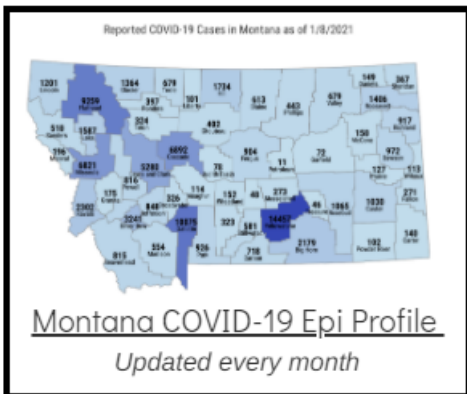

Coronavirus Disease 2019 (COVID-19)

Each detailed report below addresses COVID activity in a specific setting.

Additional Reports on COVID-19 Mortality:

COVID-19 Cases in Montana	
Total Number of Cases	93246
Confirmed Cases	91133
Probable Cases	2113
Number of Deaths	1227

Demographic Tables for
Montana COVID-19 Cases

Updated daily

COVID-19 Cases in Montana
Total Number of Cases
- Number of Deaths

101,093
1,385

** Tables and charts are updated by 11 am every morning.*

View your county's test positivity rate at the [Center for Medicare and Medicaid Services' \(CMS\) webpage](#).