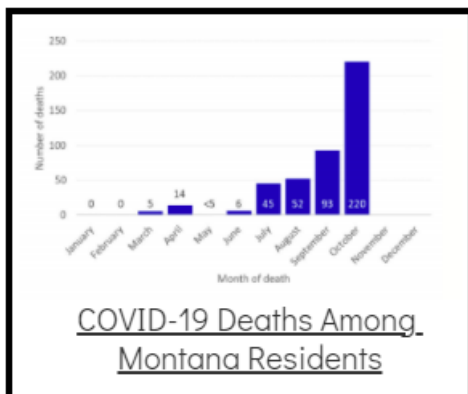

Coronavirus Disease 2019 (COVID-19)

Each detailed report below addresses COVID activity in a specific setting.

Additional Reports on COVID-19 Mortality:

COVID-19 Cases in Montana	
Total Number of Cases	93246
Confirmed Cases	91133
Probable Cases	2113
Number of Deaths	1227

Demographic Tables for
Montana COVID-19 Cases

Updated daily

COVID-19 Cases in Montana
Total Number of Cases
- Number of Deaths

101,093
1,385

** Tables and charts are updated by 11 am every morning.*

View your county's test positivity rate at the [Center for Medicare and Medicaid Services' \(CMS\) webpage](#).