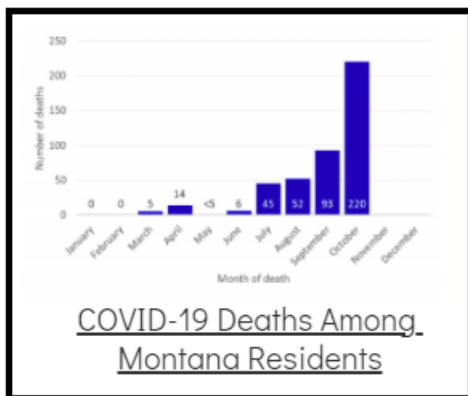

Coronavirus Disease 2019 (COVID-19)

Each detailed report below addresses COVID activity in a specific setting.

Additional Reports on COVID-19 Mortality:

| COVID-19 Cases in Montana | |
|---------------------------|-------|
| Total Number of Cases | 93246 |
| Confirmed Cases | 91133 |
| Probable Cases | 2113 |
| Number of Deaths | 1227 |

Demographic Tables for
Montana COVID-19 Cases

Updated daily

COVID-19 Cases in Montana
Total Number of Cases
- Number of Deaths

101,093
1,385

** Tables and charts are updated by 11 am every morning.*

View your county's test positivity rate at the [Center for Medicare and Medicaid Services' \(CMS\) webpage](#).