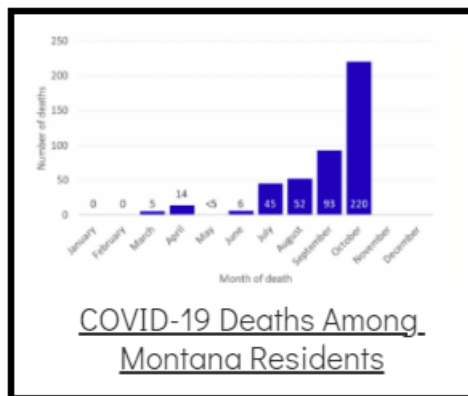

Coronavirus Disease 2019 (COVID-19)

Each detailed report below addresses COVID activity in a specific setting.

Additional Reports on COVID-19 Mortality:

COVID-19 Cases in Montana	
Total Number of Cases	93246
Confirmed Cases	91133
Probable Cases	2113
Number of Deaths	1227

Demographic Tables for
Montana COVID-19 Cases

Updated daily

COVID-19 Cases in Montana
Total Number of Cases
- Number of Deaths

101,093
1,385

** Tables and charts are updated by 11 am every morning.*

View your county's test positivity rate at the [Center for Medicare and Medicaid Services' \(CMS\) webpage](#).