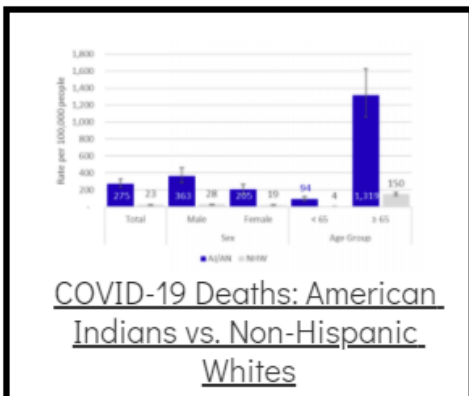

### Additional Reports on COVID-19 Mortality:

COVID-19 Cases in Montana	
Total Number of Cases	93246
Confirmed Cases	91133
Probable Cases	2113
Number of Deaths	1227

Demographic Tables for  
Montana COVID-19 Cases