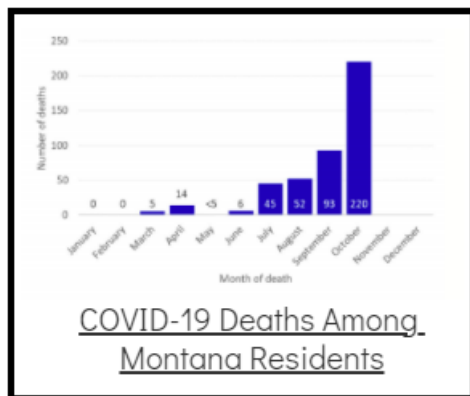

### Coronavirus Disease 2019 (COVID-19)

Each detailed report below addresses COVID activity in a specific setting.

### Additional Reports on COVID-19 Mortality:

COVID-19 Cases in Montana	
Total Number of Cases	93246
Confirmed Cases	91133
Probable Cases	2113
Number of Deaths	1227

Demographic Tables for  
Montana COVID-19 Cases