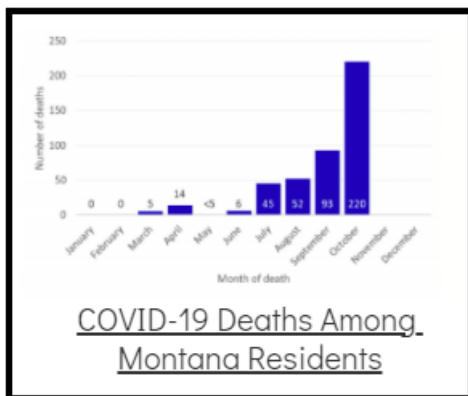

### Coronavirus Disease 2019 (COVID-19)

Each detailed report below addresses COVID activity in a specific setting.

### Additional Reports on COVID-19 Mortality:

COVID-19 Cases in Montana	
Total Number of Cases	93246
Confirmed Cases	91133
Probable Cases	2113
Number of Deaths	1227

Demographic Tables for  
Montana COVID-19 Cases