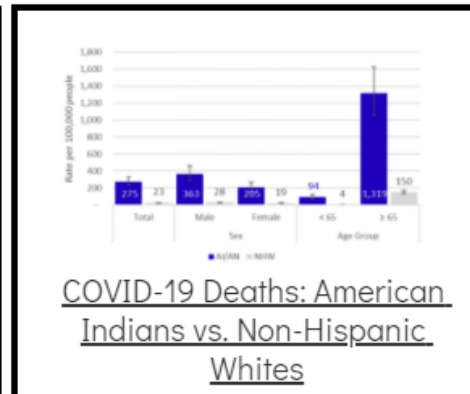

Coronavirus Disease 2019 (COVID-19)

Each detailed report below addresses COVID activity in a specific setting.

Additional Reports on COVID-19 Mortality:

| COVID-19 Cases in Montana | |
|---------------------------|-------|
| Total Number of Cases | 93246 |
| Confirmed Cases | 91133 |
| Probable Cases | 2113 |
| Number of Deaths | 1227 |