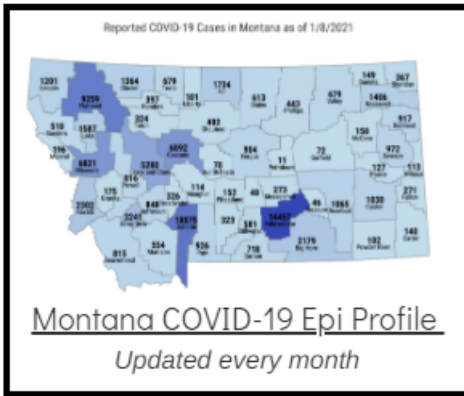

Coronavirus Disease 2019 (COVID-19)

Each detailed report below addresses COVID activity in a specific setting.

Additional Reports on COVID-19 Mortality:

| COVID-19 Cases in Montana | |
|---------------------------|-------|
| Total Number of Cases | 93246 |
| Confirmed Cases | 91133 |
| Probable Cases | 2113 |
| Number of Deaths | 1227 |

Demographic Tables for
Montana COVID-19 Cases

Updated daily

COVID-19 Cases in Montana
Total Number of Cases
- Number of Deaths

101,243
1,387

** Tables and charts are updated by 11 am every morning.*

View your county's test positivity rate at the [Center for Medicare and Medicaid Services' \(CMS\) webpage](#).