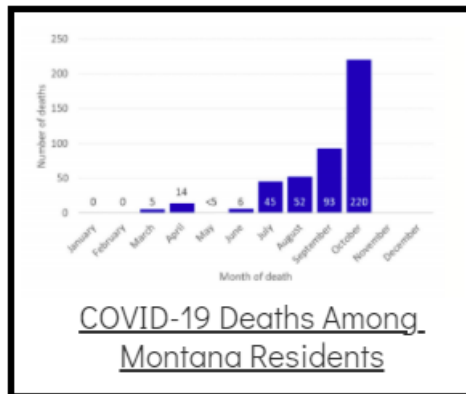

Coronavirus Disease 2019 (COVID-19)

Each detailed report below addresses COVID activity in a specific setting.

Additional Reports on COVID-19 Mortality:

| COVID-19 Cases in Montana | |
|---------------------------|-------|
| Total Number of Cases | 93246 |
| Confirmed Cases | 91133 |
| Probable Cases | 2113 |
| Number of Deaths | 1227 |

Demographic Tables for
Montana COVID-19 Cases

Updated daily

COVID-19 Cases in Montana
Total Number of Cases
- Number of Deaths

101,243
1,387

** Tables and charts are updated by 11 am every morning.*

View your county's test positivity rate at the [Center for Medicare and Medicaid Services' \(CMS\) webpage](#).