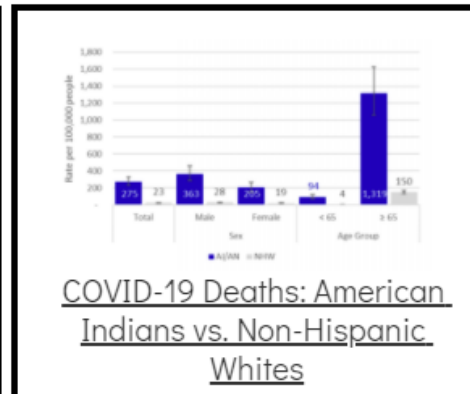

Coronavirus Disease 2019 (COVID-19)

Each detailed report below addresses COVID activity in a specific setting.

Additional Reports on COVID-19 Mortality:

COVID-19 Cases in Montana	
Total Number of Cases	93246
Confirmed Cases	91133
Probable Cases	2113
Number of Deaths	1227