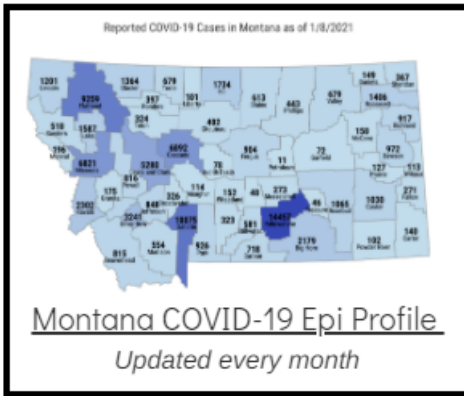

Coronavirus Disease 2019 (COVID-19)

Each detailed report below addresses COVID activity in a specific setting.

Additional Reports on COVID-19 Mortality:

COVID-19 Cases in Montana	
Total Number of Cases	93246
Confirmed Cases	91133
Probable Cases	2113
Number of Deaths	1227

Demographic Tables for
Montana COVID-19 Cases

Updated daily

COVID-19 Cases in Montana
Total Number of Cases
- Number of Deaths

101,243
1,387

** Tables and charts are updated by 11 am every morning.*

View your county's test positivity rate at the [Center for Medicare and Medicaid Services' \(CMS\) webpage](#).