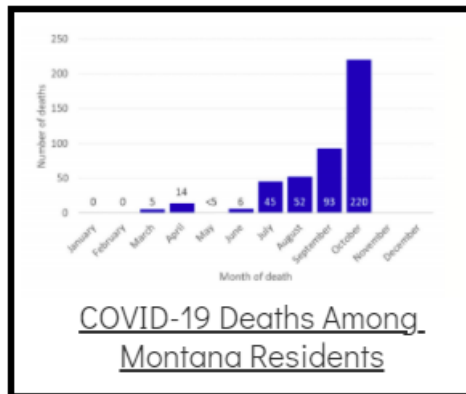

Coronavirus Disease 2019 (COVID-19)

Each detailed report below addresses COVID activity in a specific setting.

Additional Reports on COVID-19 Mortality:

COVID-19 Cases in Montana	
Total Number of Cases	93246
Confirmed Cases	91133
Probable Cases	2113
Number of Deaths	1227

Demographic Tables for
Montana COVID-19 Cases

Updated daily

COVID-19 Cases in Montana
Total Number of Cases
- Number of Deaths

101,243
1,387

** Tables and charts are updated by 11 am every morning.*

View your county's test positivity rate at the [Center for Medicare and Medicaid Services' \(CMS\) webpage](#).