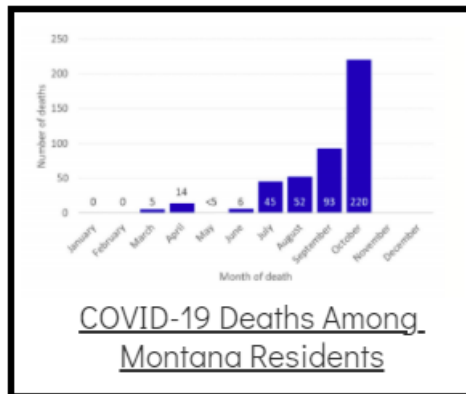

Coronavirus Disease 2019 (COVID-19)

Each detailed report below addresses COVID activity in a specific setting.

Additional Reports on COVID-19 Mortality:

COVID-19 Cases in Montana	
Total Number of Cases	93246
Confirmed Cases	91133
Probable Cases	2113
Number of Deaths	1227

Demographic Tables for
Montana COVID-19 Cases

Updated daily

COVID-19 Cases in Montana
Total Number of Cases
- Number of Deaths

101,424
1,391

** Tables and charts are updated by 11 am every morning.*

View your county's test positivity rate at the [Center for Medicare and Medicaid Services' \(CMS\) webpage](#).