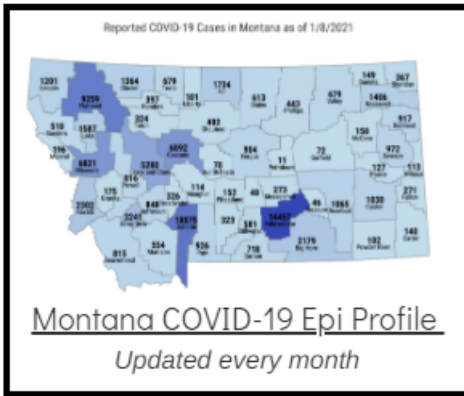

Coronavirus Disease 2019 (COVID-19)

Each detailed report below addresses COVID activity in a specific setting.

Additional Reports on COVID-19 Mortality:

COVID-19 Cases in Montana	
Total Number of Cases	93246
Confirmed Cases	91133
Probable Cases	2113
Number of Deaths	1227

Demographic Tables for
Montana COVID-19 Cases

Updated daily

COVID-19 Cases in Montana
Total Number of Cases
- Number of Deaths

101,424
1,391

** Tables and charts are updated by 11 am every morning.*

View your county's test positivity rate at the [Center for Medicare and Medicaid Services' \(CMS\) webpage](#).