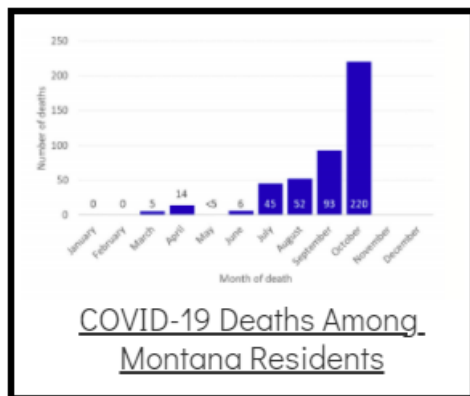

Coronavirus Disease 2019 (COVID-19)

Each detailed report below addresses COVID activity in a specific setting.

Additional Reports on COVID-19 Mortality:

COVID-19 Cases in Montana	
Total Number of Cases	93246
Confirmed Cases	91133
Probable Cases	2113
Number of Deaths	1227

Demographic Tables for
Montana COVID-19 Cases

Updated daily

COVID-19 Cases in Montana
Total Number of Cases
- Number of Deaths

101,424
1,391

** Tables and charts are updated by 11 am every morning.*

View your county's test positivity rate at the [Center for Medicare and Medicaid Services' \(CMS\) webpage](#).