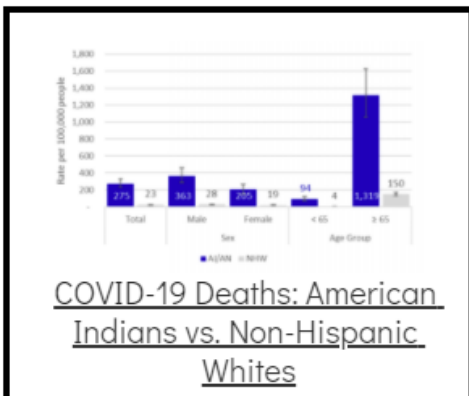

Coronavirus Disease 2019 (COVID-19)

Each detailed report below addresses COVID activity in a specific setting.

Additional Reports on COVID-19 Mortality:

COVID-19 Cases in Montana	
Total Number of Cases	93246
Confirmed Cases	91133
Probable Cases	2113
Number of Deaths	1227