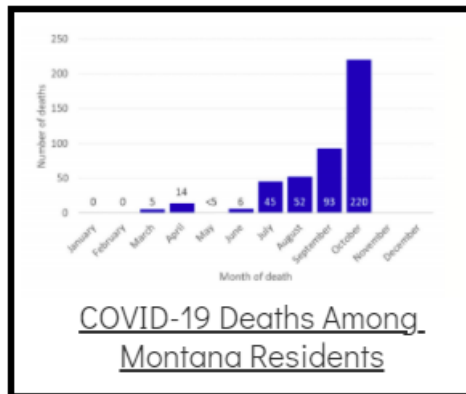

## Coronavirus Disease 2019 (COVID-19)

Each detailed report below addresses COVID activity in a specific setting.

### Additional Reports on COVID-19 Mortality:

COVID-19 Cases in Montana	
Total Number of Cases	93246
Confirmed Cases	91133
Probable Cases	2113
Number of Deaths	1227

Demographic Tables for  
Montana COVID-19 Cases