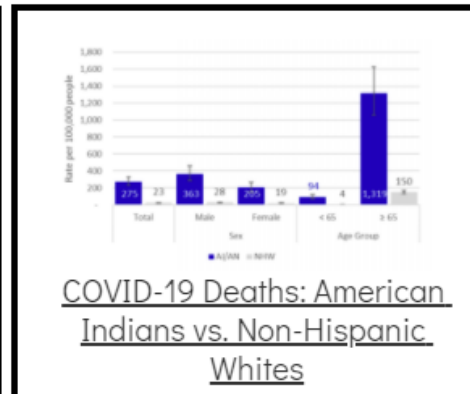

### Additional Reports on COVID-19 Mortality:

COVID-19 Cases in Montana	
Total Number of Cases	93246
Confirmed Cases	91133
Probable Cases	2113
Number of Deaths	1227

Demographic Tables for  
Montana COVID-19 Cases