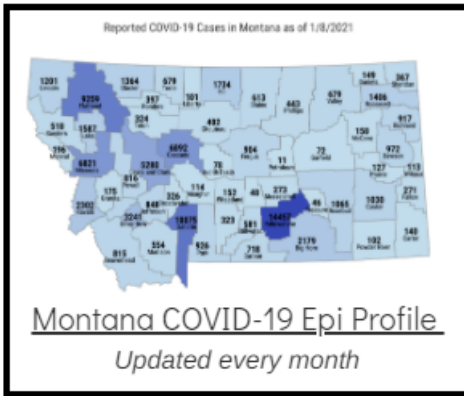

## Coronavirus Disease 2019 (COVID-19)

Each detailed report below addresses COVID activity in a specific setting.

### Additional Reports on COVID-19 Mortality:

COVID-19 Cases in Montana	
Total Number of Cases	93246
Confirmed Cases	91133
Probable Cases	2113
Number of Deaths	1227

Demographic Tables for  
Montana COVID-19 Cases