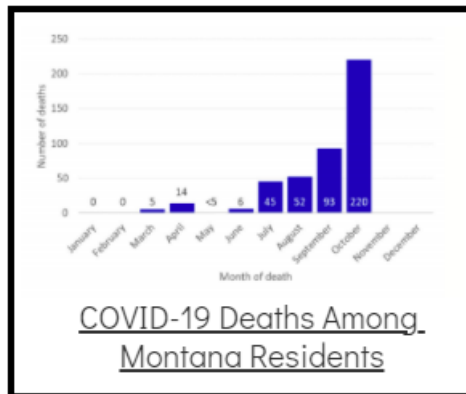

Coronavirus Disease 2019 (COVID-19)

Each detailed report below addresses COVID activity in a specific setting.

Additional Reports on COVID-19 Mortality:

COVID-19 Cases in Montana	
Total Number of Cases	93246
Confirmed Cases	91133
Probable Cases	2113
Number of Deaths	1227

Demographic Tables for
Montana COVID-19 Cases

Updated daily

COVID-19 Cases in Montana
Total Number of Cases
- Number of Deaths

101,556
1,392

** Tables and charts are updated by 11 am every morning.*

View your county's test positivity rate at the [Center for Medicare and Medicaid Services' \(CMS\) webpage](#).