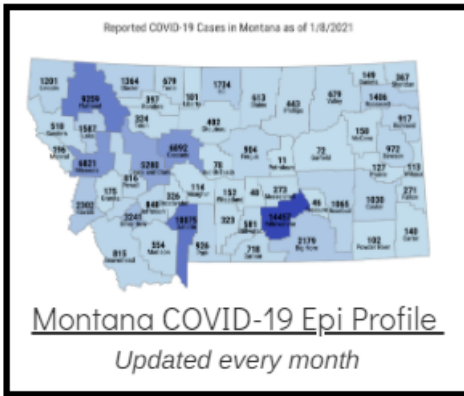

Coronavirus Disease 2019 (COVID-19)

Each detailed report below addresses COVID activity in a specific setting.

Additional Reports on COVID-19 Mortality:

COVID-19 Cases in Montana	
Total Number of Cases	93246
Confirmed Cases	91133
Probable Cases	2113
Number of Deaths	1227

Demographic Tables for
Montana COVID-19 Cases

Updated daily

COVID-19 Cases in Montana
Total Number of Cases
- Number of Deaths

101,556
1,392

** Tables and charts are updated by 11 am every morning.*

View your county's test positivity rate at the [Center for Medicare and Medicaid Services' \(CMS\) webpage](#).