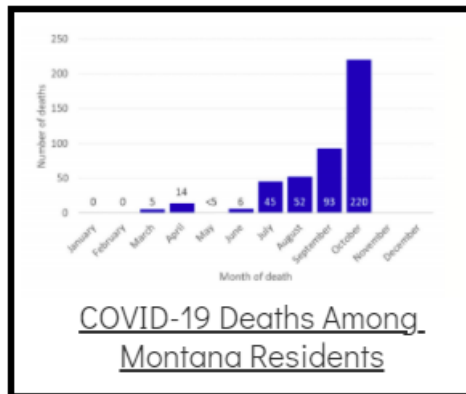

### Coronavirus Disease 2019 (COVID-19)

Each detailed report below addresses COVID activity in a specific setting.

### Additional Reports on COVID-19 Mortality:

COVID-19 Cases in Montana	
Total Number of Cases	93246
Confirmed Cases	91133
Probable Cases	2113
Number of Deaths	1227

Demographic Tables for  
Montana COVID-19 Cases