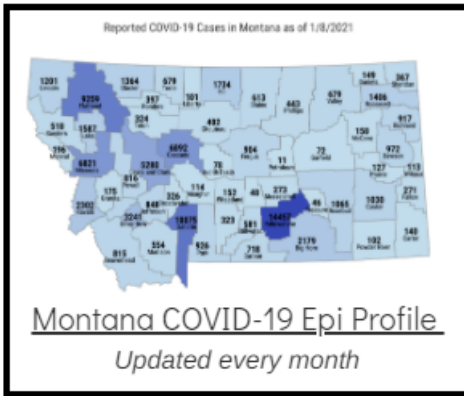

### Coronavirus Disease 2019 (COVID-19)

Each detailed report below addresses COVID activity in a specific setting.

### Additional Reports on COVID-19 Mortality:

COVID-19 Cases in Montana	
Total Number of Cases	93246
Confirmed Cases	91133
Probable Cases	2113
Number of Deaths	1227

Demographic Tables for  
Montana COVID-19 Cases