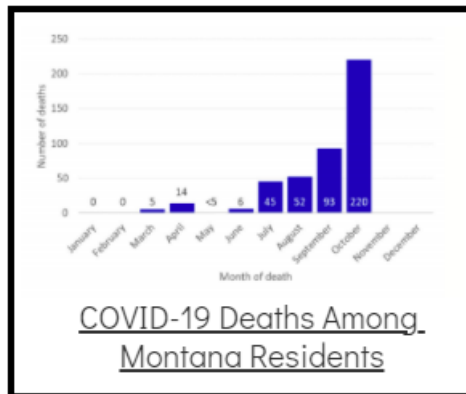

Coronavirus Disease 2019 (COVID-19)

Each detailed report below addresses COVID activity in a specific setting.

Additional Reports on COVID-19 Mortality:

COVID-19 Cases in Montana	
Total Number of Cases	93246
Confirmed Cases	91133
Probable Cases	2113
Number of Deaths	1227

Demographic Tables for
Montana COVID-19 Cases

Updated daily

COVID-19 Cases in Montana
Total Number of Cases
- Number of Deaths

101,760
1,392

** Tables and charts are updated by 11 am every morning.*

View your county's test positivity rate at the [Center for Medicare and Medicaid Services' \(CMS\) webpage](#).