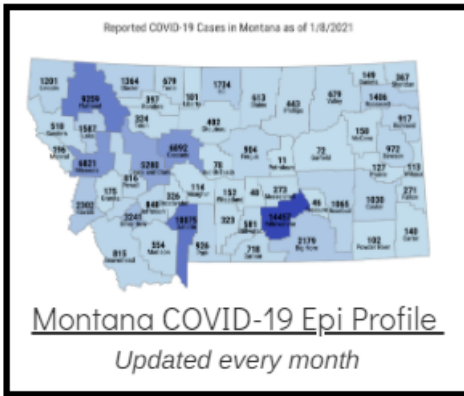

Coronavirus Disease 2019 (COVID-19)

Each detailed report below addresses COVID activity in a specific setting.

Additional Reports on COVID-19 Mortality:

COVID-19 Cases in Montana	
Total Number of Cases	93246
Confirmed Cases	91133
Probable Cases	2113
Number of Deaths	1227

Demographic Tables for
Montana COVID-19 Cases

Updated daily

COVID-19 Cases in Montana
Total Number of Cases
- Number of Deaths

101,760
1,392

** Tables and charts are updated by 11 am every morning.*

View your county's test positivity rate at the [Center for Medicare and Medicaid Services' \(CMS\) webpage](#).