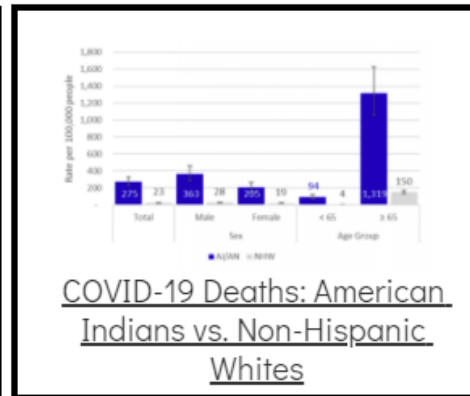

### Additional Reports on COVID-19 Mortality:

COVID-19 Cases in Montana	
Total Number of Cases	93246
Confirmed Cases	91133
Probable Cases	2113
Number of Deaths	1227

Demographic Tables for  
Montana COVID-19 Cases