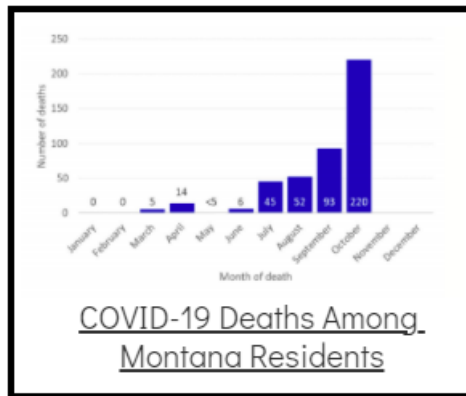

### Coronavirus Disease 2019 (COVID-19)

Each detailed report below addresses COVID activity in a specific setting.

### Additional Reports on COVID-19 Mortality:

COVID-19 Cases in Montana	
Total Number of Cases	93246
Confirmed Cases	91133
Probable Cases	2113
Number of Deaths	1227

Demographic Tables for  
Montana COVID-19 Cases