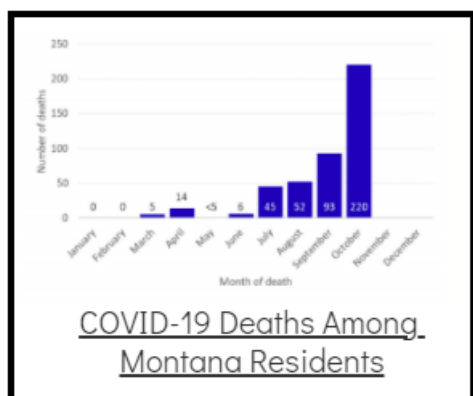

Coronavirus Disease 2019 (COVID-19)

Each detailed report below addresses COVID activity in a specific setting.

Additional Reports on COVID-19 Mortality:

COVID-19 Cases in Montana	
Total Number of Cases	93246
Confirmed Cases	91133
Probable Cases	2113
Number of Deaths	1227

Demographic Tables for
Montana COVID-19 Cases
Updated daily

COVID-19 Cases in Montana
Total Number of Cases
- Number of Deaths

102,616
1,406

** Tables and charts are updated by 11 am every morning.*

View your county's test positivity rate at the [Center for Medicare and Medicaid Services' \(CMS\) webpage](#).