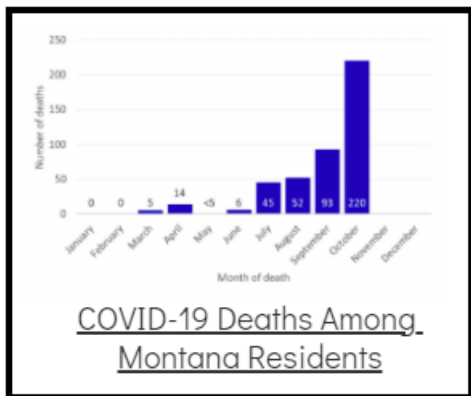

Coronavirus Disease 2019 (COVID-19)

Each detailed report below addresses COVID activity in a specific setting.

Additional Reports on COVID-19 Mortality:

COVID-19 Cases in Montana	
Total Number of Cases	93246
Confirmed Cases	91133
Probable Cases	2113
Number of Deaths	1227

Demographic Tables for
Montana COVID-19 Cases
Updated daily

COVID-19 Cases in Montana
Total Number of Cases 102,616
- Number of Deaths 1,406

** Tables and charts are updated by 11 am every morning.*

View your county's test positivity rate at the [Center for Medicare and Medicaid Services' \(CMS\) webpage](#).