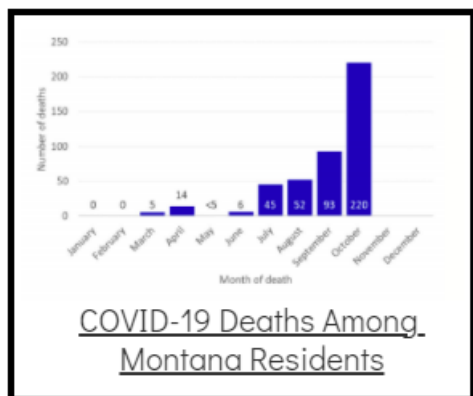

Coronavirus Disease 2019 (COVID-19)

Each detailed report below addresses COVID activity in a specific setting.

Additional Reports on COVID-19 Mortality:

COVID-19 Cases in Montana	
Total Number of Cases	93246
Confirmed Cases	91133
Probable Cases	2113
Number of Deaths	1227

Demographic Tables for
Montana COVID-19 Cases
Updated daily

COVID-19 Cases in Montana
Total Number of Cases 102,768
- Number of Deaths 1,409

** Tables and charts are updated by 11 am every morning.*

View your county's test positivity rate at the [Center for Medicare and Medicaid Services' \(CMS\) webpage](#).