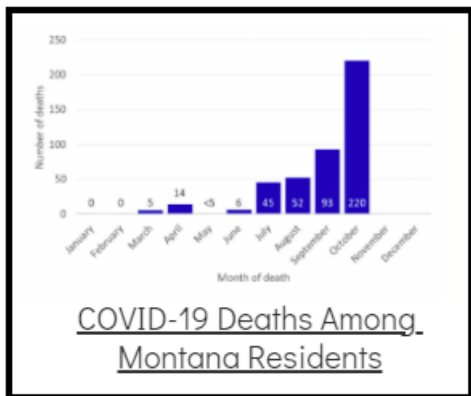

Coronavirus Disease 2019 (COVID-19)

Each detailed report below addresses COVID activity in a specific setting.

Additional Reports on COVID-19 Mortality:

COVID-19 Cases in Montana	
Total Number of Cases	93246
Confirmed Cases	91133
Probable Cases	2113
Number of Deaths	1227

Demographic Tables for
Montana COVID-19 Cases
Updated daily

COVID-19 Cases in Montana
Total Number of Cases 102,966
- Number of Deaths 1,414

** Tables and charts are updated by 11 am every morning.*

View your county's test positivity rate at the [Center for Medicare and Medicaid Services' \(CMS\) webpage](#).