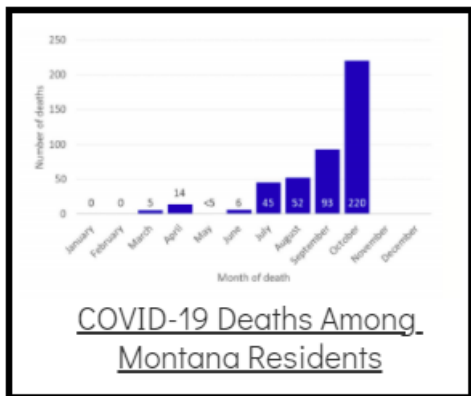

Coronavirus Disease 2019 (COVID-19)

Each detailed report below addresses COVID activity in a specific setting.

Additional Reports on COVID-19 Mortality:

COVID-19 Cases in Montana	
Total Number of Cases	93246
Confirmed Cases	91133
Probable Cases	2113
Number of Deaths	1227

Demographic Tables for
Montana COVID-19 Cases
Updated daily

COVID-19 Cases in Montana
Total Number of Cases 103,060
- Number of Deaths 1,414

** Tables and charts are updated by 11 am every morning.*

View your county's test positivity rate at the [Center for Medicare and Medicaid Services' \(CMS\) webpage](#).