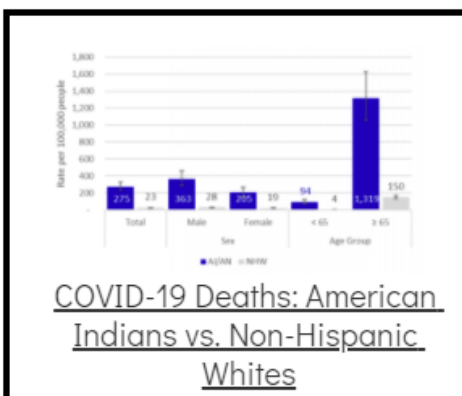

Coronavirus Disease 2019 (COVID-19)

Each detailed report below addresses COVID activity in a specific setting.

Additional Reports on COVID-19 Mortality:

COVID-19 Cases in Montana	
Total Number of Cases	93246
Confirmed Cases	91133
Probable Cases	2113
Number of Deaths	1227