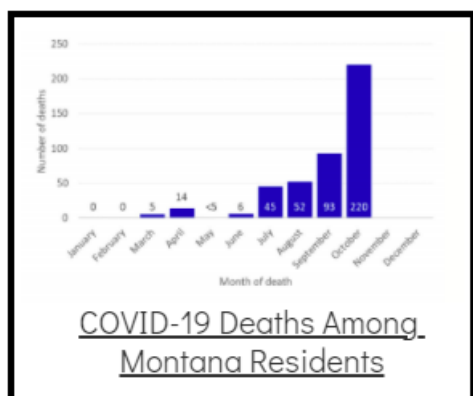

Coronavirus Disease 2019 (COVID-19)

Each detailed report below addresses COVID activity in a specific setting.

Additional Reports on COVID-19 Mortality:

COVID-19 Cases in Montana	
Total Number of Cases	93246
Confirmed Cases	91133
Probable Cases	2113
Number of Deaths	1227

Demographic Tables for
Montana COVID-19 Cases
Updated daily

COVID-19 Cases in Montana
Total Number of Cases
- Number of Deaths

103,098
1,414

** Tables and charts are updated by 11 am every morning.*

View your county's test positivity rate at the [Center for Medicare and Medicaid Services' \(CMS\) webpage](#).