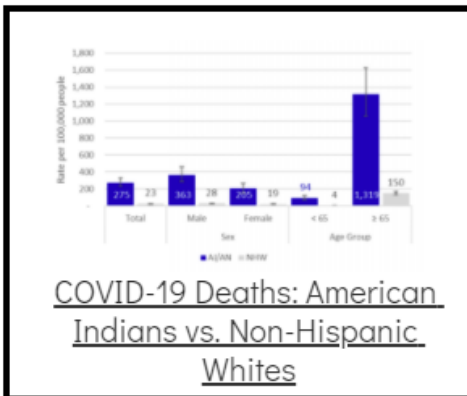

Coronavirus Disease 2019 (COVID-19)

Each detailed report below addresses COVID activity in a specific setting.

Additional Reports on COVID-19 Mortality:

| COVID-19 Cases in Montana | |
|---------------------------|-------|
| Total Number of Cases | 93246 |
| Confirmed Cases | 91133 |
| Probable Cases | 2113 |
| Number of Deaths | 1227 |