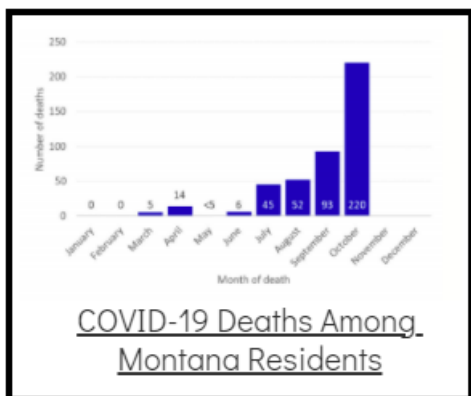

### Coronavirus Disease 2019 (COVID-19)

Each detailed report below addresses COVID activity in a specific setting.

### Additional Reports on COVID-19 Mortality:

COVID-19 Cases in Montana	
Total Number of Cases	93246
Confirmed Cases	91133
Probable Cases	2113
Number of Deaths	1227

Demographic Tables for  
Montana COVID-19 Cases  
*Updated daily*