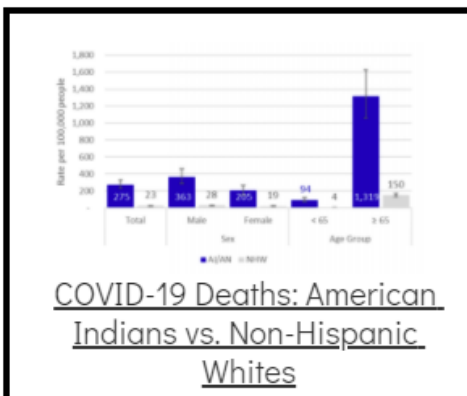

### Additional Reports on COVID-19 Mortality:

COVID-19 Cases in Montana	
Total Number of Cases	93246
Confirmed Cases	91133
Probable Cases	2113
Number of Deaths	1227

Demographic Tables for  
Montana COVID-19 Cases  
*Updated daily*