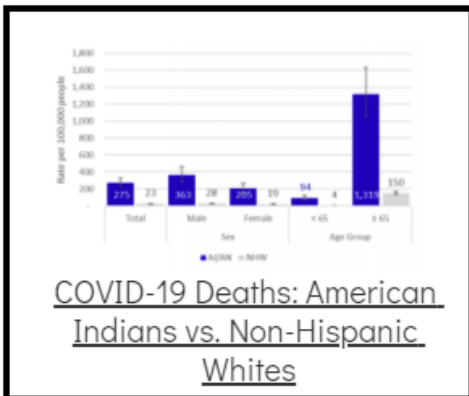

Coronavirus Disease 2019 (COVID-19)

Each detailed report below addresses COVID activity in a specific setting.

Additional Reports on COVID-19 Mortality:

COVID-19 Cases in Montana	
Total Number of Cases	93246
Confirmed Cases	91133
Probable Cases	2113
Number of Deaths	1227