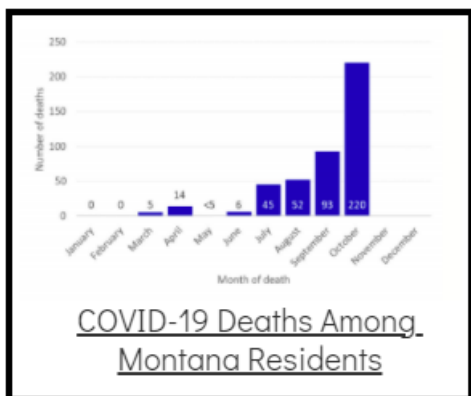

Coronavirus Disease 2019 (COVID-19)

Each detailed report below addresses COVID activity in a specific setting.

Additional Reports on COVID-19 Mortality:

COVID-19 Cases in Montana	
Total Number of Cases	93246
Confirmed Cases	91133
Probable Cases	2113
Number of Deaths	1227

Demographic Tables for
Montana COVID-19 Cases
Updated daily

COVID-19 Cases in Montana
Total Number of Cases 103,452
- Number of Deaths 1,419

** Tables and charts are updated by 11 am every morning.*

View your county's test positivity rate at the [Center for Medicare and Medicaid Services' \(CMS\) webpage](#).