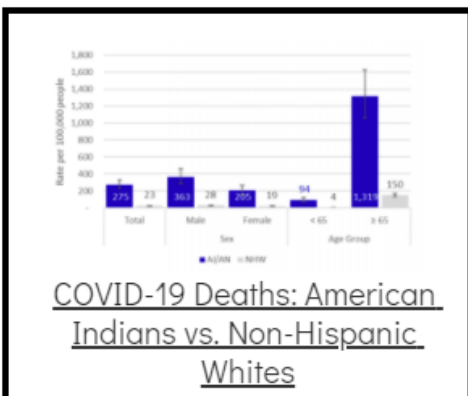

Coronavirus Disease 2019 (COVID-19)

Each detailed report below addresses COVID activity in a specific setting.

Additional Reports on COVID-19 Mortality:

COVID-19 Cases in Montana	
Total Number of Cases	93246
Confirmed Cases	91133
Probable Cases	2113
Number of Deaths	1227