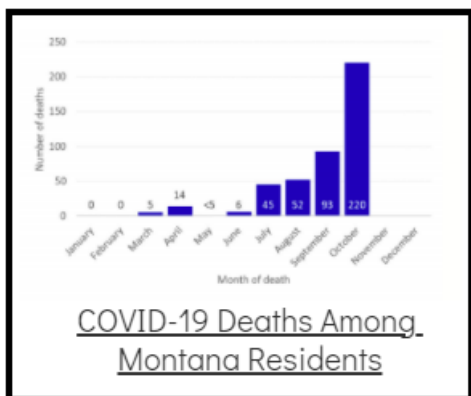

### Coronavirus Disease 2019 (COVID-19)

Each detailed report below addresses COVID activity in a specific setting.

### Additional Reports on COVID-19 Mortality:

COVID-19 Cases in Montana	
Total Number of Cases	93246
Confirmed Cases	91133
Probable Cases	2113
Number of Deaths	1227

Demographic Tables for  
Montana COVID-19 Cases