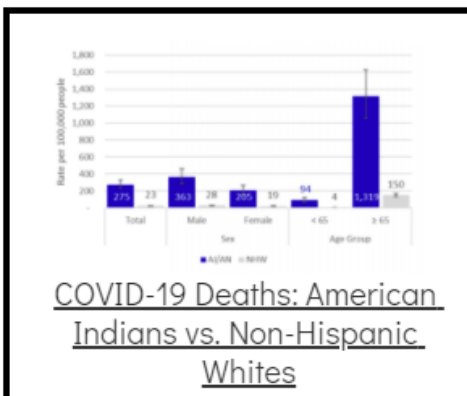

### Additional Reports on COVID-19 Mortality:

COVID-19 Cases in Montana	
Total Number of Cases	93246
Confirmed Cases	91133
Probable Cases	2113
Number of Deaths	1227

Demographic Tables for  
Montana COVID-19 Cases