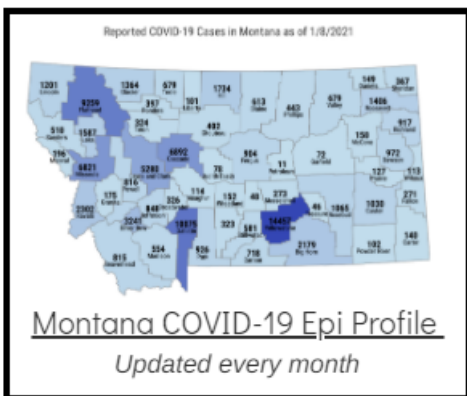

### Coronavirus Disease 2019 (COVID-19)

Each detailed report below addresses COVID activity in a specific setting.

### Additional Reports on COVID-19 Mortality:

COVID-19 Cases in Montana	
Total Number of Cases	93246
Confirmed Cases	91133
Probable Cases	2113
Number of Deaths	1227

Demographic Tables for  
Montana COVID-19 Cases