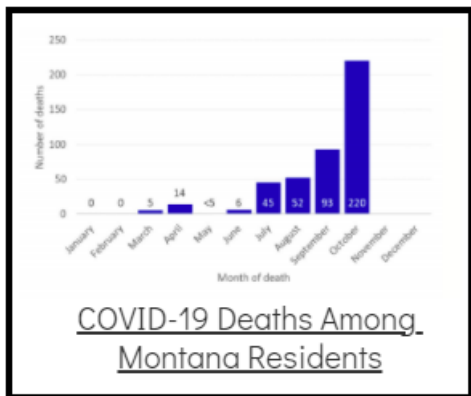

Coronavirus Disease 2019 (COVID-19)

Each detailed report below addresses COVID activity in a specific setting.

Additional Reports on COVID-19 Mortality:

COVID-19 Cases in Montana	
Total Number of Cases	93246
Confirmed Cases	91133
Probable Cases	2113
Number of Deaths	1227

Demographic Tables for
Montana COVID-19 Cases
Updated daily

COVID-19 Cases in Montana
Total Number of Cases 103,980
- Number of Deaths 1,435

** Tables and charts are updated by 11 am every morning.*

View your county's test positivity rate at the [Center for Medicare and Medicaid Services' \(CMS\) webpage](#).