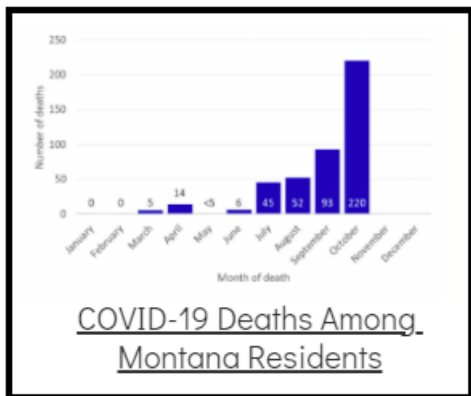

Coronavirus Disease 2019 (COVID-19)

Each detailed report below addresses COVID activity in a specific setting.

Additional Reports on COVID-19 Mortality:

COVID-19 Cases in Montana	
Total Number of Cases	93246
Confirmed Cases	91133
Probable Cases	2113
Number of Deaths	1227

Demographic Tables for
Montana COVID-19 Cases
Updated daily

COVID-19 Cases in Montana
Total Number of Cases 104,097
- Number of Deaths 1,436

** Tables and charts are updated by 11 am every morning.*

View your county's test positivity rate at the [Center for Medicare and Medicaid Services' \(CMS\) webpage](#).